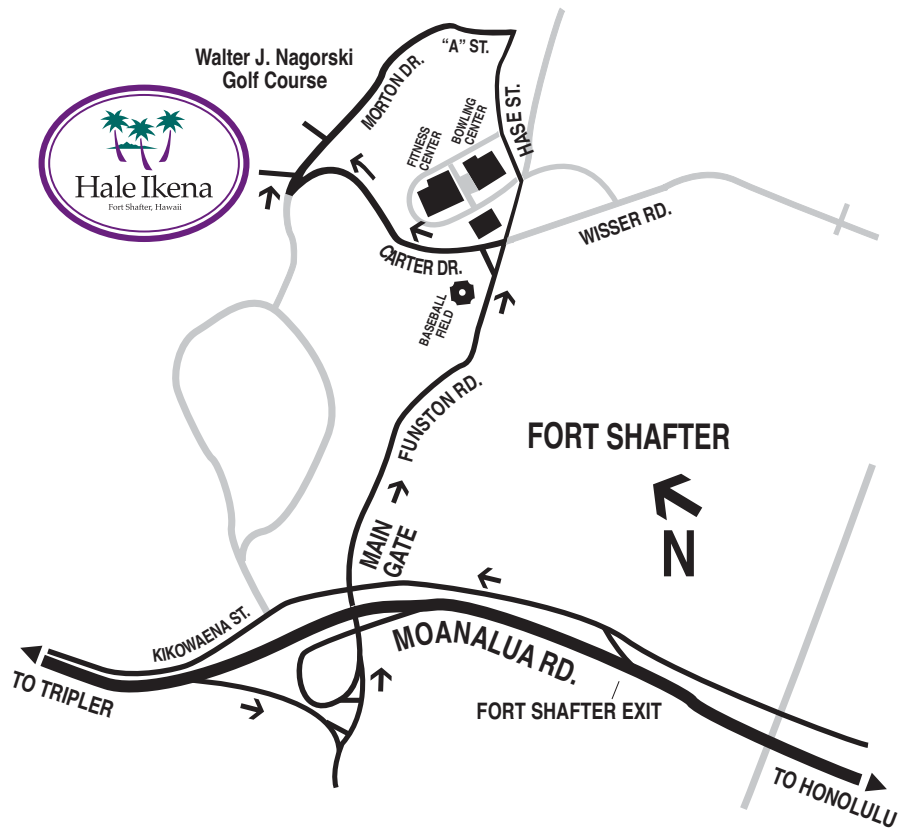

A Map to Hale Ikena

DIRECTIONS

FROM EWA: Take **FT. SHAFTER EXIT** and turn left at traffic light. Follow road through **MAIN GATE** on **FUNSTON ROAD**. Turn left onto **CARTER DRIVE** from left turn only lane. Follow road and take sharp right up **MORTON DRIVE**. Hale Ikena entrance is on left.

FROM HONOLULU: Take **FT. SHAFTER EXIT** onto **KIKOWAENA ROAD**. Turn right through **MAIN GATE** onto **FUNSTON ROAD**. Turn left onto **CARTER DRIVE** from left turn only lane. Follow road and take sharp right up **MORTON DRIVE**. Entrance to Hale Ikena is on left.